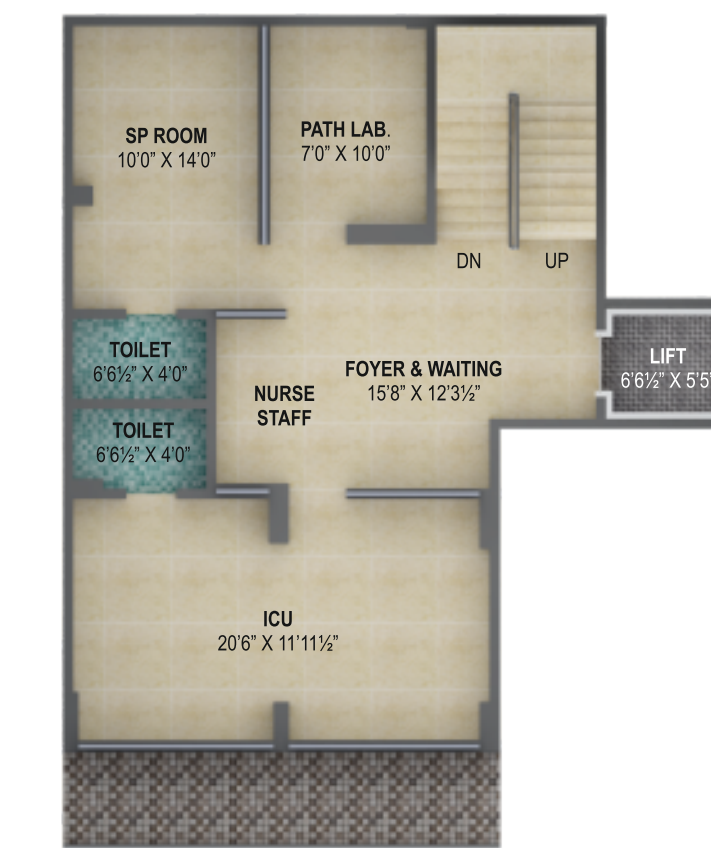

REGHA CLUSTER RG -11 DAY VIEW

REGHA CLUSTER RG -11 NIGHT VIEW

REGHA CLUSTER - RG - 11

TOTAL AREA 3670 SQ. FT.

GROUND FLOOR PLAN  
AREA - 1220 SQ. FT.

FIRST FLOOR PLAN  
AREA - 1225 SQ. FT.

SECOND FLOOR PLAN  
AREA - 1225 SQ. FT.

1345 SQ. FT. APARTMENT  
BEHIND

HOSPITALS