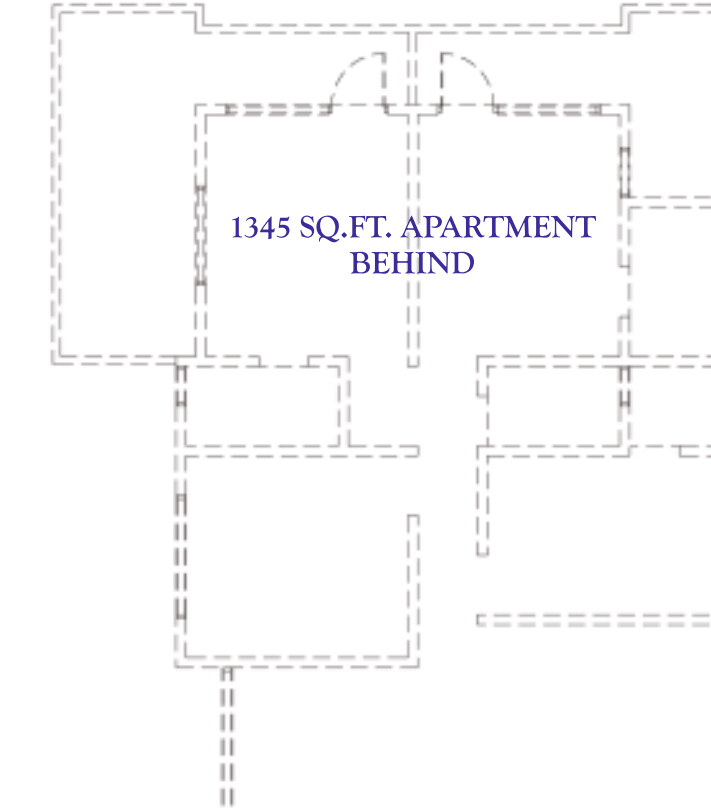

REGHA CLUSTER RG -11 DAY VIEW

REGHA CLUSTER RG -11 NIGHT VIEW

REGHA CLUSTER - RG - 11

TOTAL AREA 3670 SQ. FT.

GROUND FLOOR PLAN  
AREA - 1220 SQ. FT.

FIRST FLOOR PLAN  
AREA - 1225 SQ. FT.

SECOND FLOOR PLAN  
AREA - 1225 SQ. FT.

1345 SQ. FT. APARTMENT  
BEHIND

HOSPITALS