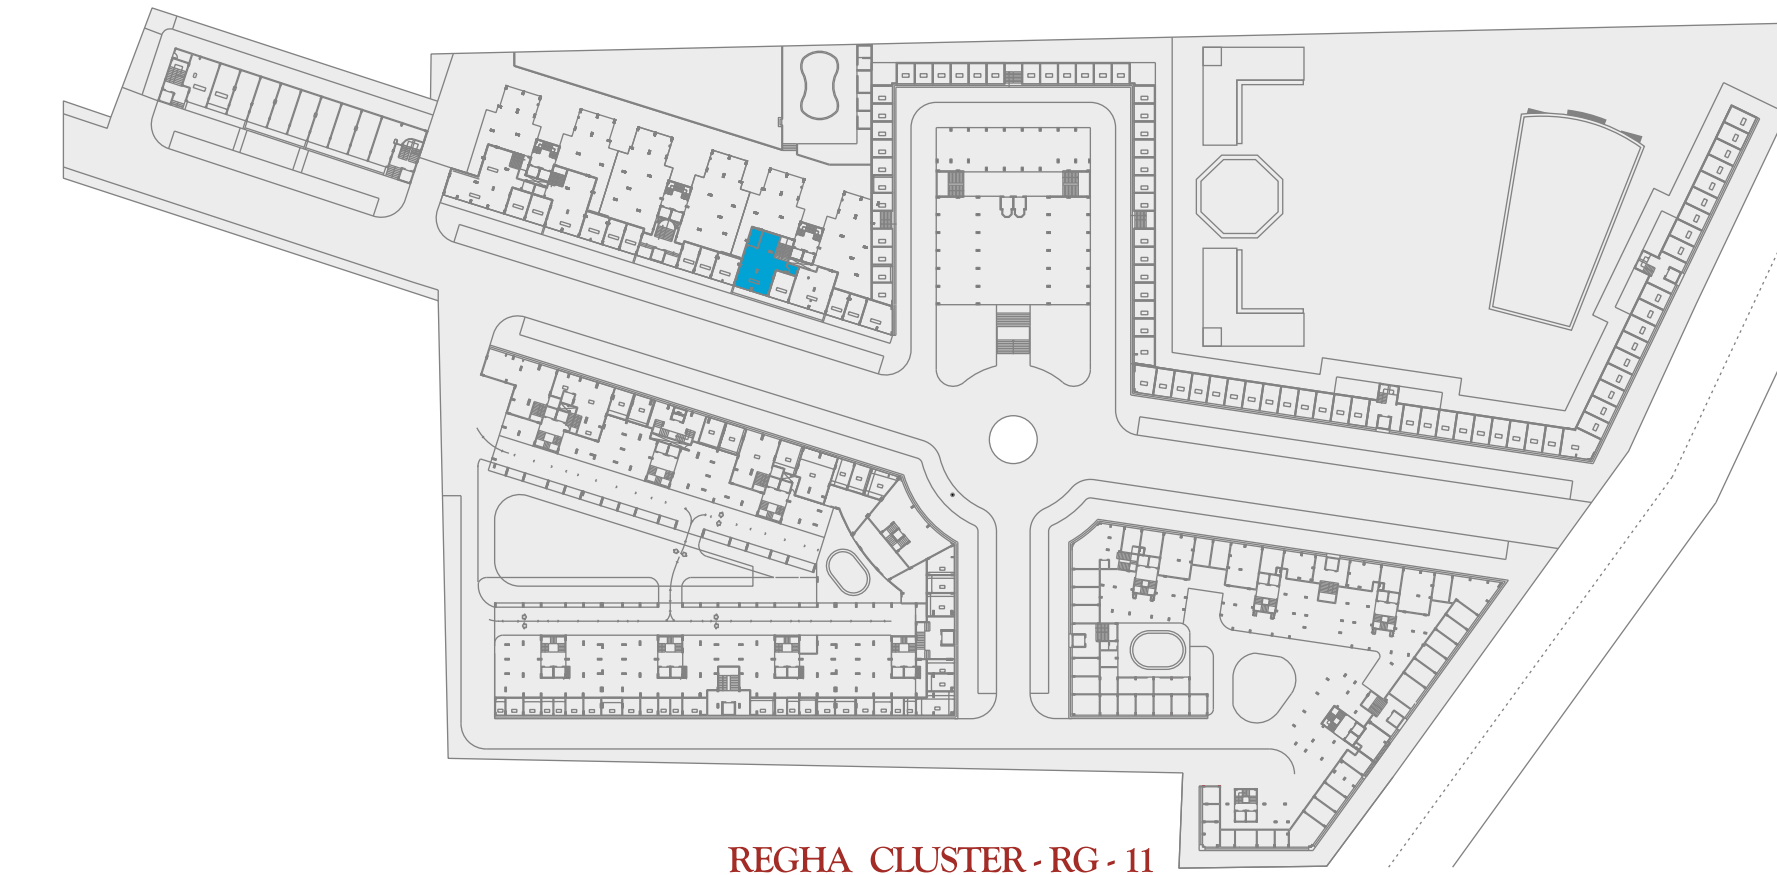

REGHA CLUSTER RG -11 DAY VIEW

REGHA CLUSTER RG -11 NIGHT VIEW

REGHA CLUSTER - RG - 11

TOTAL AREA 3670 SQ. FT.

GROUND FLOOR PLAN  
AREA - 1220 SQ. FT.

FIRST FLOOR PLAN  
AREA - 1225 SQ. FT.

SECOND FLOOR PLAN  
AREA - 1225 SQ. FT.

1345 SQ. FT. APARTMENT  
BEHIND

HOSPITALS